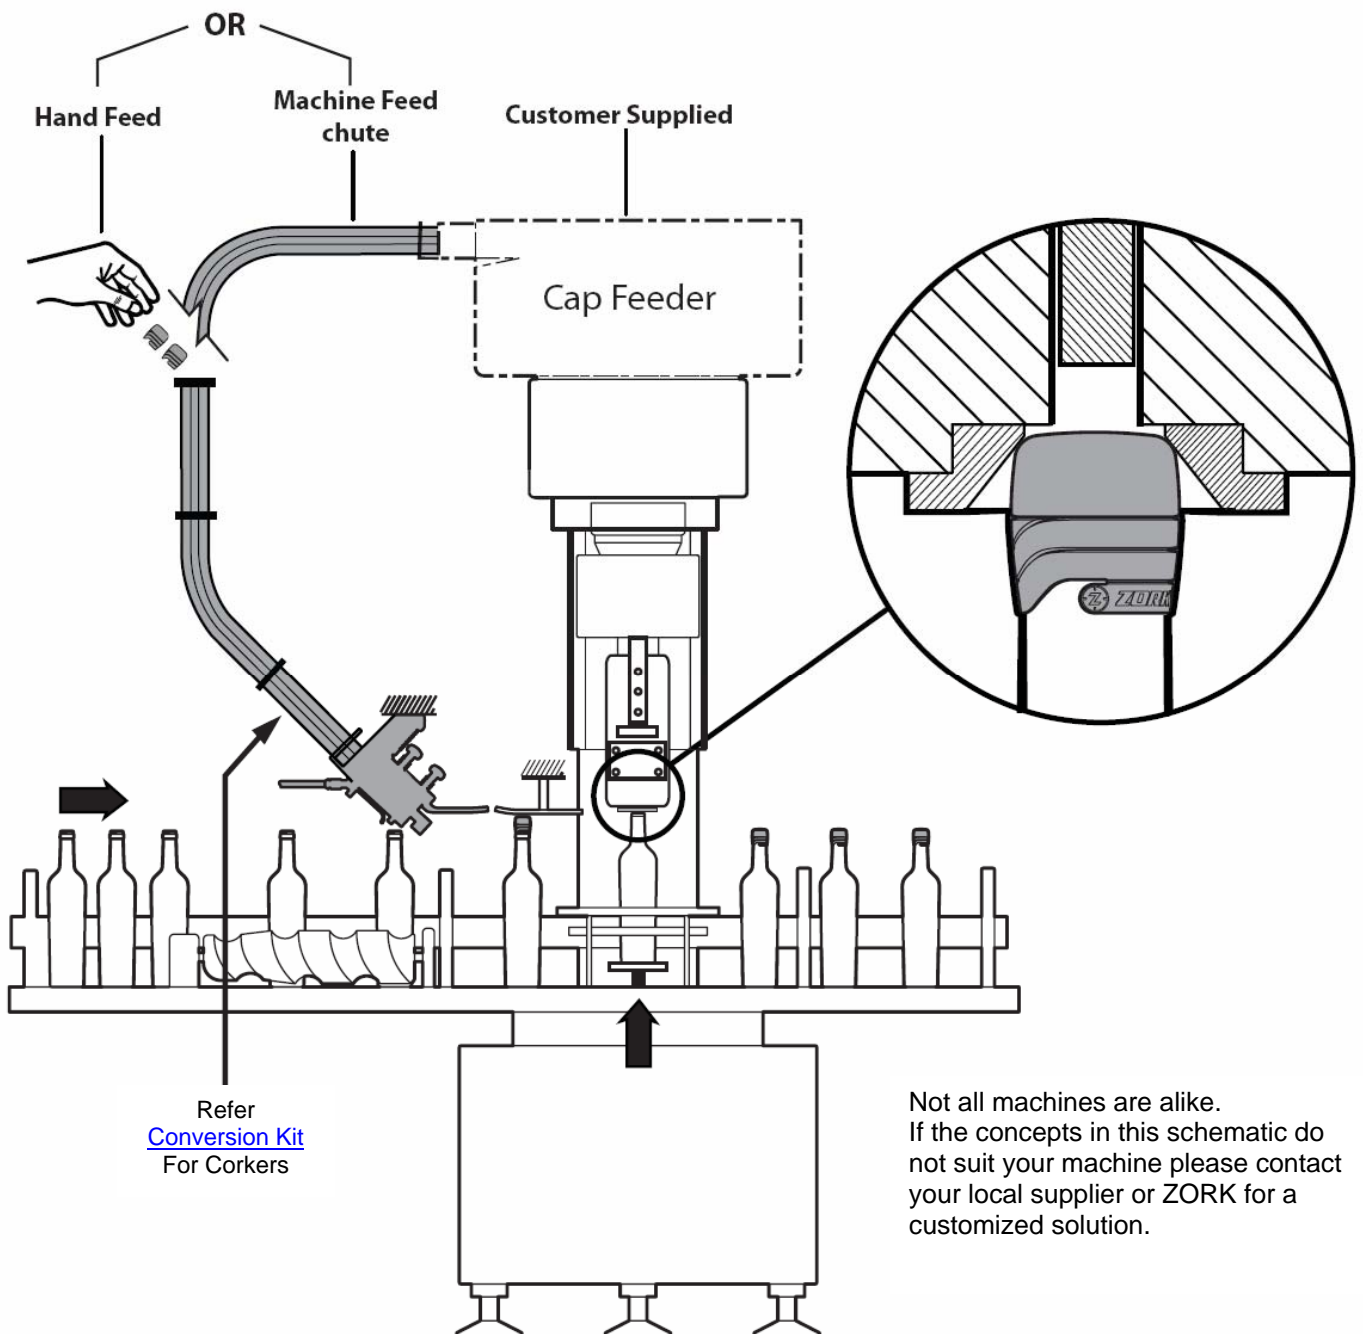

Adapting a Single Head Corker to apply ZORK^{STL}

ZORK capping recommendations are subject to change without notice. Regular updates are available at zork.com.au

ZORK® closures that work

ZORK Pty Ltd, 7 Hackney Road, Hackney, South Australia P +61 8 8363 5635 F +61 8 8363 5637 zork.com.au zork@zork.com.au